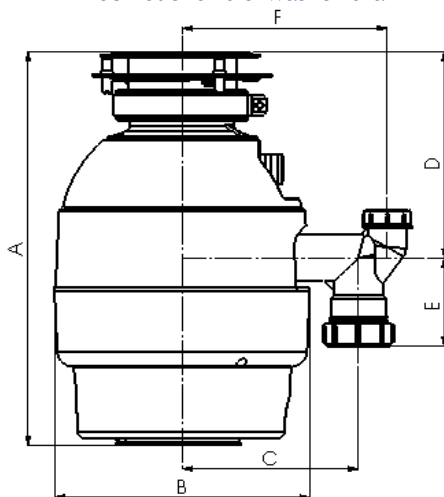

FWD-075SS

*Efficient and reliable
Supreme grinding efficiency
Silent DC motor
Hygienic & convenient
Warranty 4-Year*

Knock-out for dishwasher drain

Measurements are in Millimeter

A : 350	B : 205
C : 141	D : 175
E : 75	F : 165